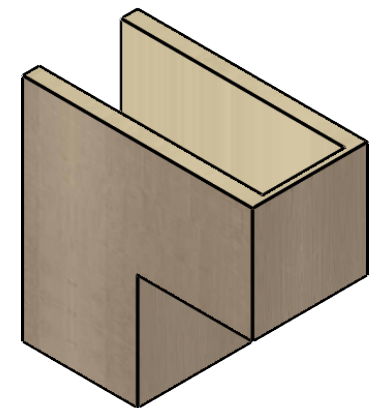

ITEM NUMBER: CORU07X14X14CHPRCPR

7"W X 14"D X 14"H SERIES 1 CLASSIC CHAPEL HILL ROUGH CEDAR
TIMBERTHANE FAUX WOOD CORBEL, PRIMED

SIDE PROFILE

FRONT PROFILE

ISOMETRIC

EKENA MILLWORK
2300 WEST MAIN ST.
CLARKSVILLE, TX 75426
TOLL FREE: 866-607-0453
WWW.EKENAMILLWORK.COM

NOTES

1. INSTALLATION TO BE COMPLETED IN ACCORDANCE WITH MANUFACTURER'S SPECIFICATIONS.
2. DRAWING MAY NOT BE TO SCALE
3. THIS DRAWING IS INTENDED FOR DESIGN AND PLANNING PURPOSES ONLY.
4. ALL INFORMATION CONTAINED HEREIN WAS CURRENT AT THE TIME OF DEVELOPMENT BUT MUST BE REVIEWED AND APPROVED BY THE PRODUCT MANUFACTURER TO BE CONSIDERED ACCURATE.
5. TIMBERTHANE ARCHITECTURAL PRODUCTS ARE MADE FROM HIGH DENSITY URETHANE AND COME FACTORY PRIMED