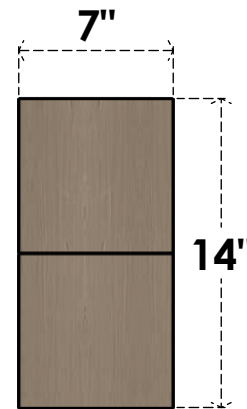

ITEM NUMBER: CORU07X14X14CHPRCPR

7"W X 14"D X 14"H SERIES 1 CLASSIC CHAPEL HILL ROUGH CEDAR
TIMBERTHANE FAUX WOOD CORBEL, PRIMED

SIDE PROFILE

FRONT PROFILE

ISOMETRIC

EKENA MILLWORK
2300 WEST MAIN ST.
CLARKSVILLE, TX 75426
TOLL FREE: 866-607-0453
WWW.EKENAMILLWORK.COM