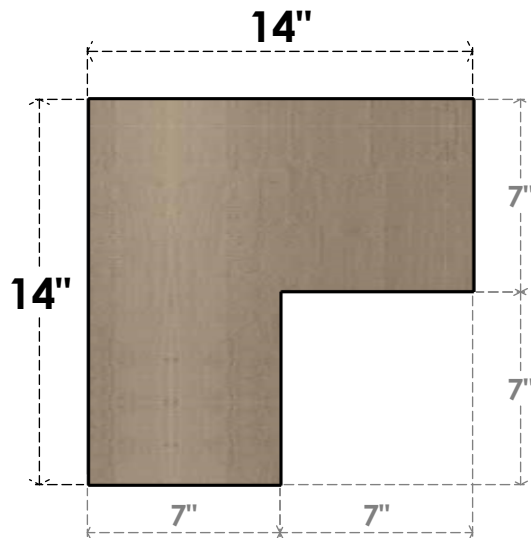

ITEM NUMBER: CORU07X14X14CHPRCPR

7"W X 14"D X 14"H SERIES 1 CLASSIC CHAPEL HILL ROUGH CEDAR
TIMBERTHANE FAUX WOOD CORBEL, PRIMED

SIDE PROFILE

FRONT PROFILE

ISOMETRIC

EKENA MILLWORK
2300 WEST MAIN ST.
CLARKSVILLE, TX 75426
TOLL FREE: 866-607-0453
WWW.EKENAMILLWORK.COM

NOTES

1. INSTALLATION TO BE COMPLETED IN ACCORDANCE WITH MANUFACTURER'S SPECIFICATIONS.
2. DRAWING MAY NOT BE TO SCALE
3. THIS DRAWING IS INTENDED FOR DESIGN AND PLANNING PURPOSES ONLY.
4. ALL INFORMATION CONTAINED HEREIN WAS CURRENT AT THE TIME OF DEVELOPMENT BUT MUST BE REVIEWED AND APPROVED BY THE PRODUCT MANUFACTURER TO BE CONSIDERED ACCURATE.
5. TIMBERTHANE ARCHITECTURAL PRODUCTS ARE MADE FROM HIGH DENSITY URETHANE AND COME FACTORY PRIMED